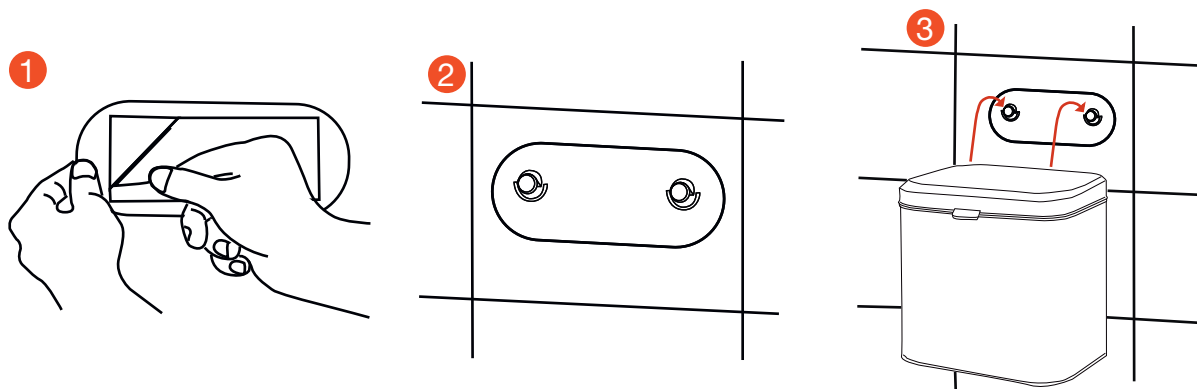

# OUTLINE

Fitting Instructions  
Monteringsanvisning  
Monteringsinstruktion  
Monteringsvejledning  
Asennusohje  
Gebrauchsanweisung

#669 Wallmounted bin Includes bracket to screw for wall.

#669 Wallmounted bin Includes self-adhesive bracket for wall.

#669 Wallmounted bin Includes bracket for unit/door.