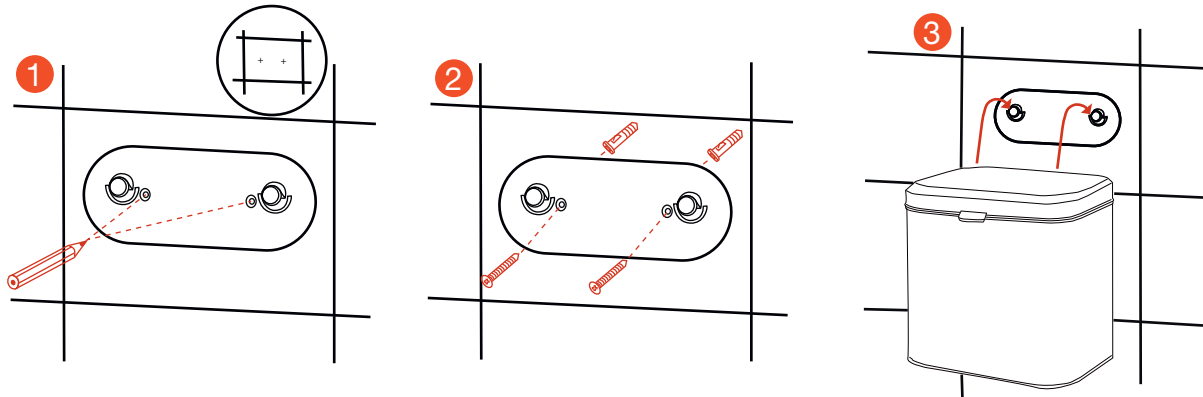

# OUTLINE

Fitting Instructions  
Monteringsanvisning  
Monteringsinstruktion  
Monteringsvejledning  
Asennusohje  
Gebrauchsanweisung

#669 Wallmounted bin Includes bracket to screw for wall.

#669 Wallmounted bin Includes self-adhesive bracket for wall.

#669 Wallmounted bin Includes bracket for unit/door.